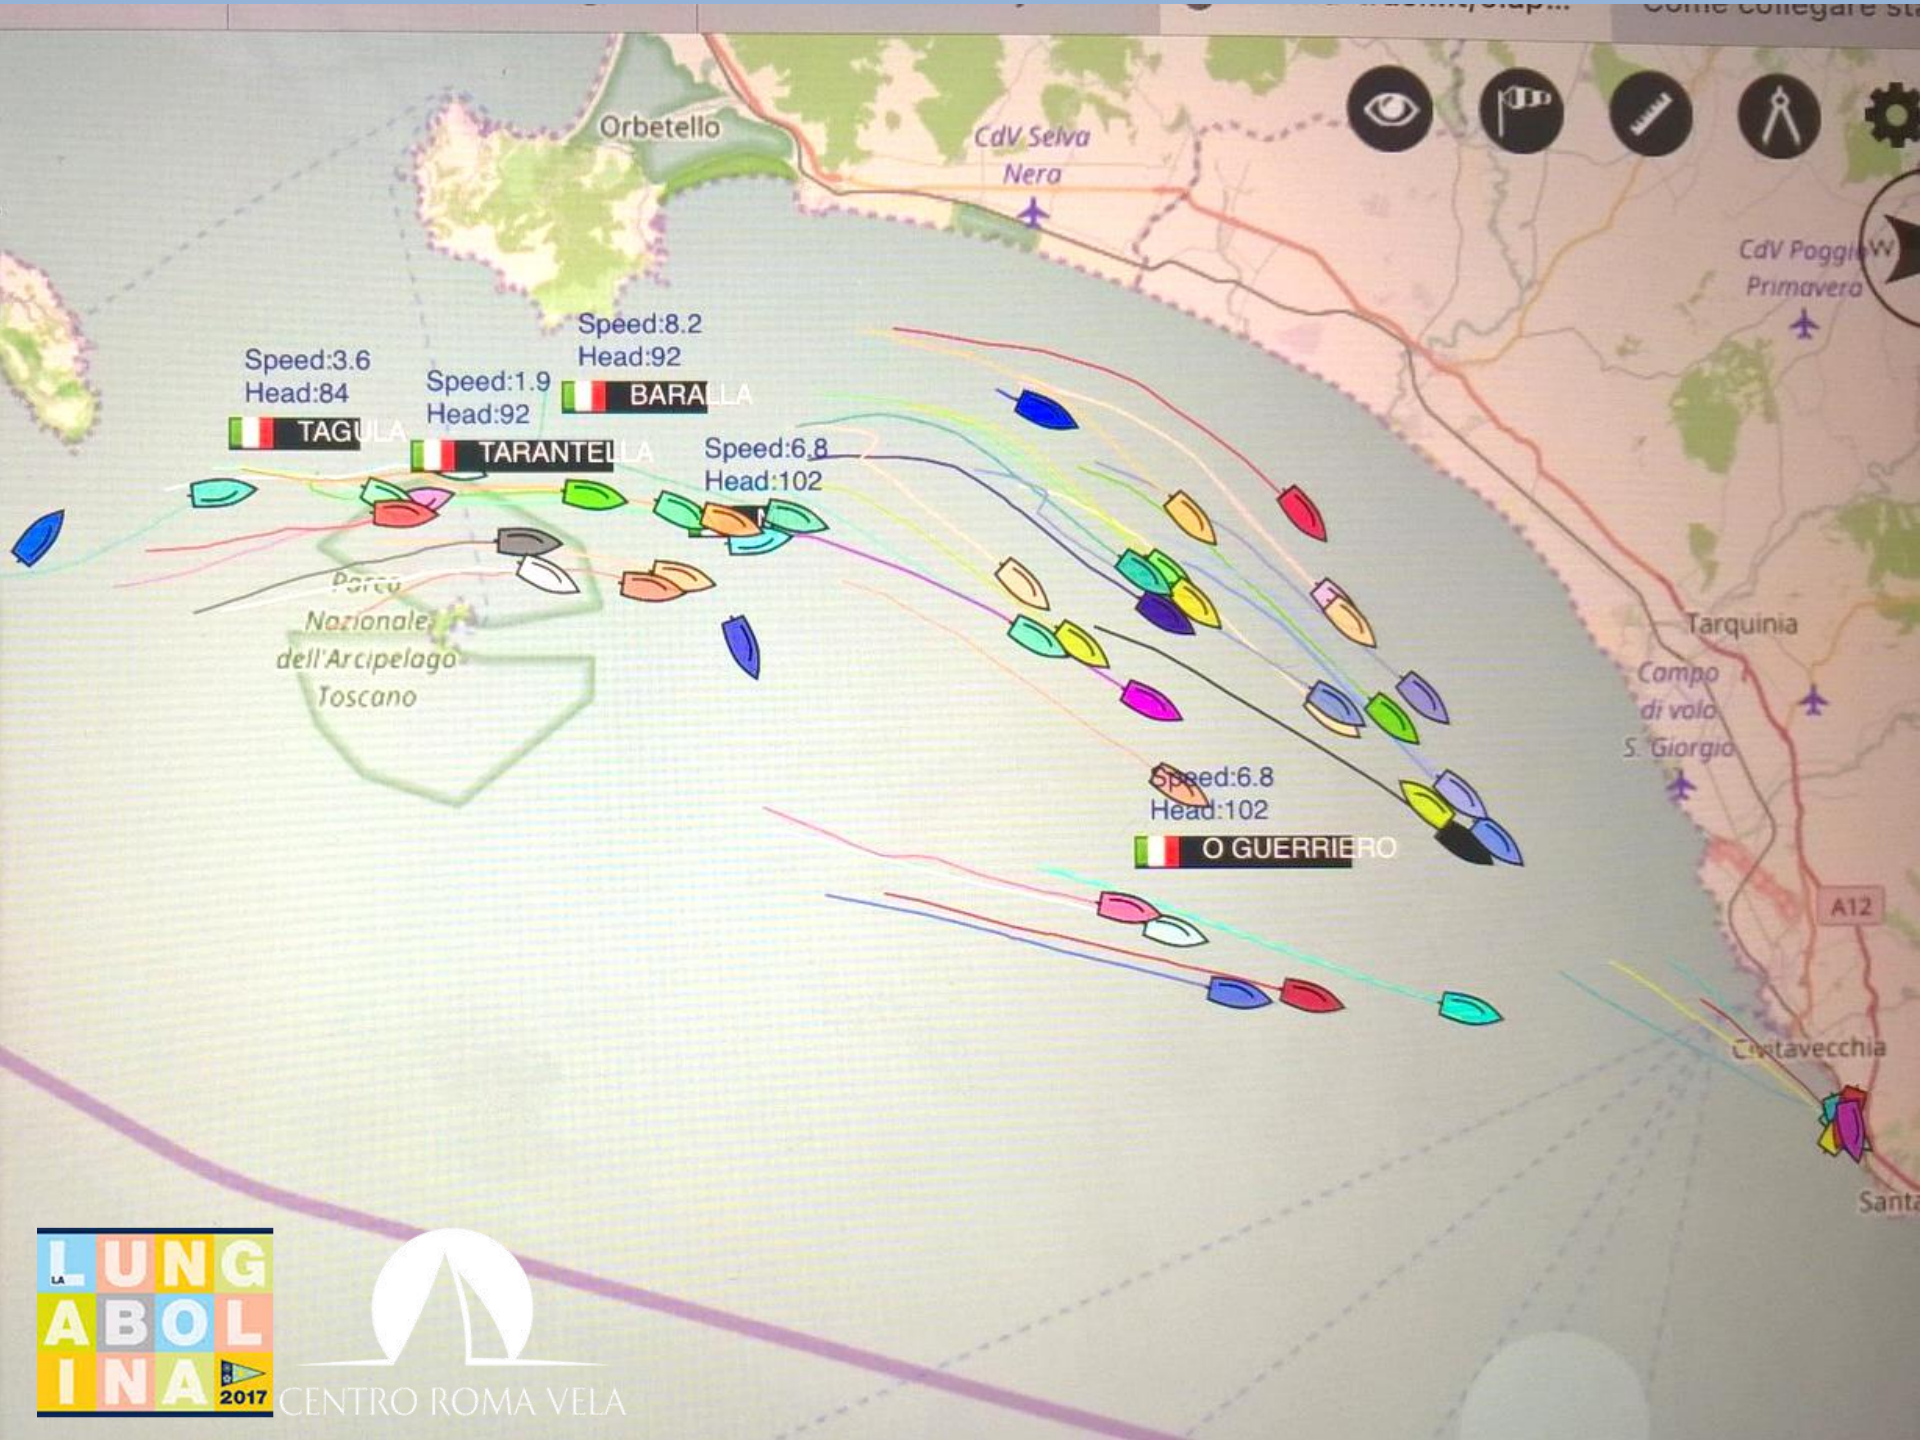

 BARALLA

Speed: 5.0  
Head: 299

 TAGULA

Speed:3.6  
Head:336  
 **O GUERRIERO**

Speed:7.4  
Head:325  

Speed:8.4  
Head:289  
 **TARANTELLA**

Speed:0.0  
Head:297

Speed:8.8  
Head:330  
 **BARABID**  
 **TAGULA**

CENTRO ROMA VELA

CENTRO ROMA VELA

Laguna di Ponente  
Orbetello

Speed: 6.8  
Head: 252

TAGULA

Speed: 2.8  
Head: 209

TARANTELLA

Speed: 1.8  
Head: 181

BARA

Speed: 6.5  
Head: 146

MIDA

Speed: 4.2  
Head: 65

OCERRIERO

Toscana

Parco Nazionale  
dell'Arcipelago  
Toscano

Speed:6.4  
Head:123

 TAGULA

Speed:5.7  
Head:119

 TARANTELLA

Speed:7.2  
Head:116

 BARALLA

Speed:6.0  
Head:115

 MIS H

CENTRO ROMA VELA