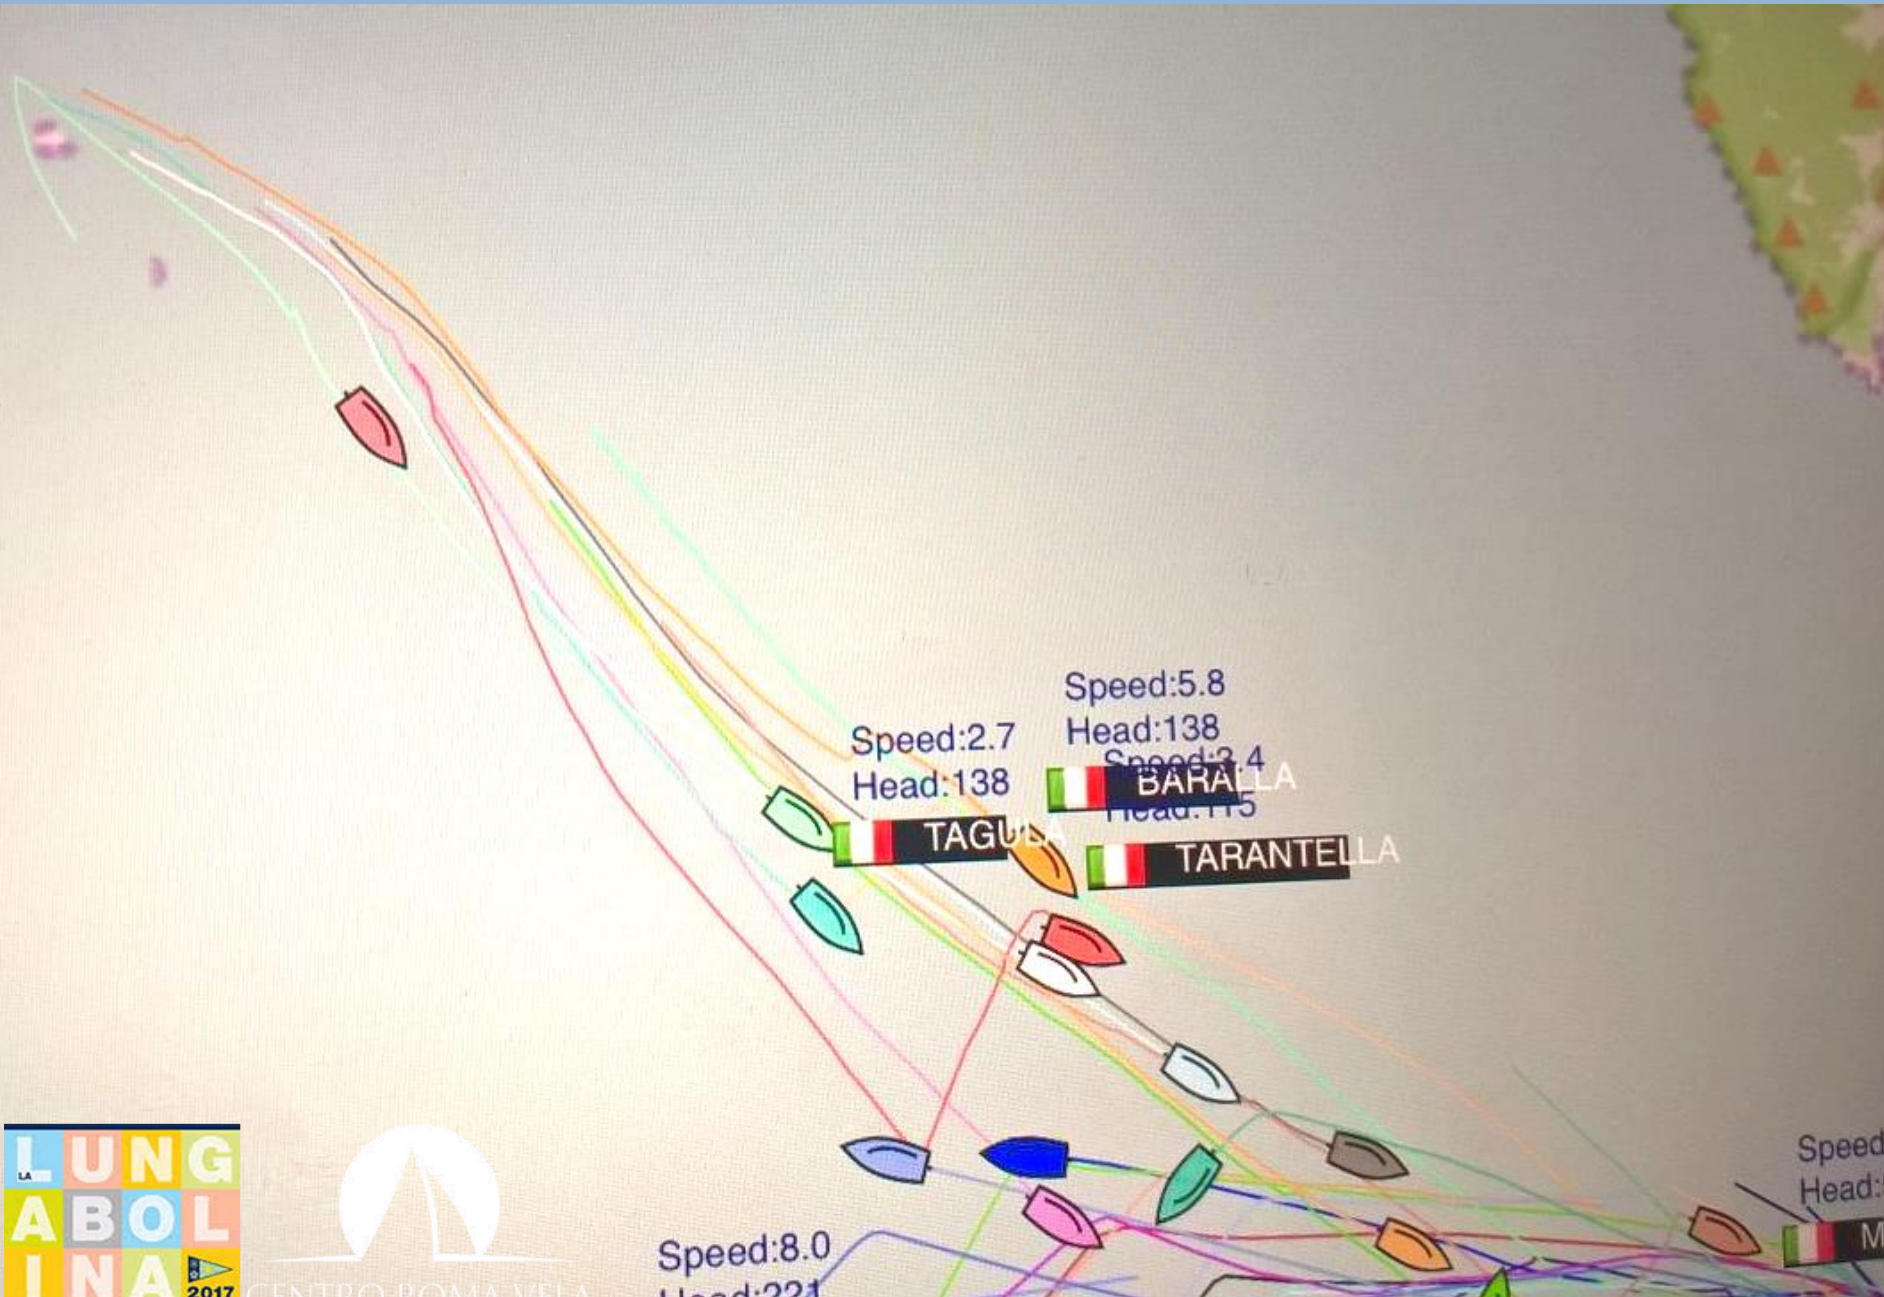

San Gord  
Punta del Pecoraro

SS1

Speed: 11.8  
Head: 31

 O GUERRIERO

Speed: 0.0  
Head: 289

 TARANTELLI

 DA

Speed: 1.8  
Head: 311

 BARALLA

Speed: 5.0  
Head: 299

 TAGULA

Speed:3.6  
Head:336  
 **O GUERRIERO**

Speed:7.4  
Head:325  

Speed:8.4  
Head:289  
 **TARANTELLA**

Speed:0.0  
Head:297

Speed:8.8  
Head:330  
 **BARABID**  
 **TAGULA**

CENTRO ROMA VELA

CENTRO ROMA VELA

Laguna di Ponente  
Orbetello

Speed: 6.8  
Head: 252

TAGULA

Speed: 2.8  
Head: 209

TARANTELLA

Speed: 1.8  
Head: 181

 TAGULA

Speed:5.7  
Head:119

 TARANTELLA

Speed:7.2  
Head:116

 BARALLA

Speed:6.0  
Head:115

 MIS H

CENTRO ROMA VELA