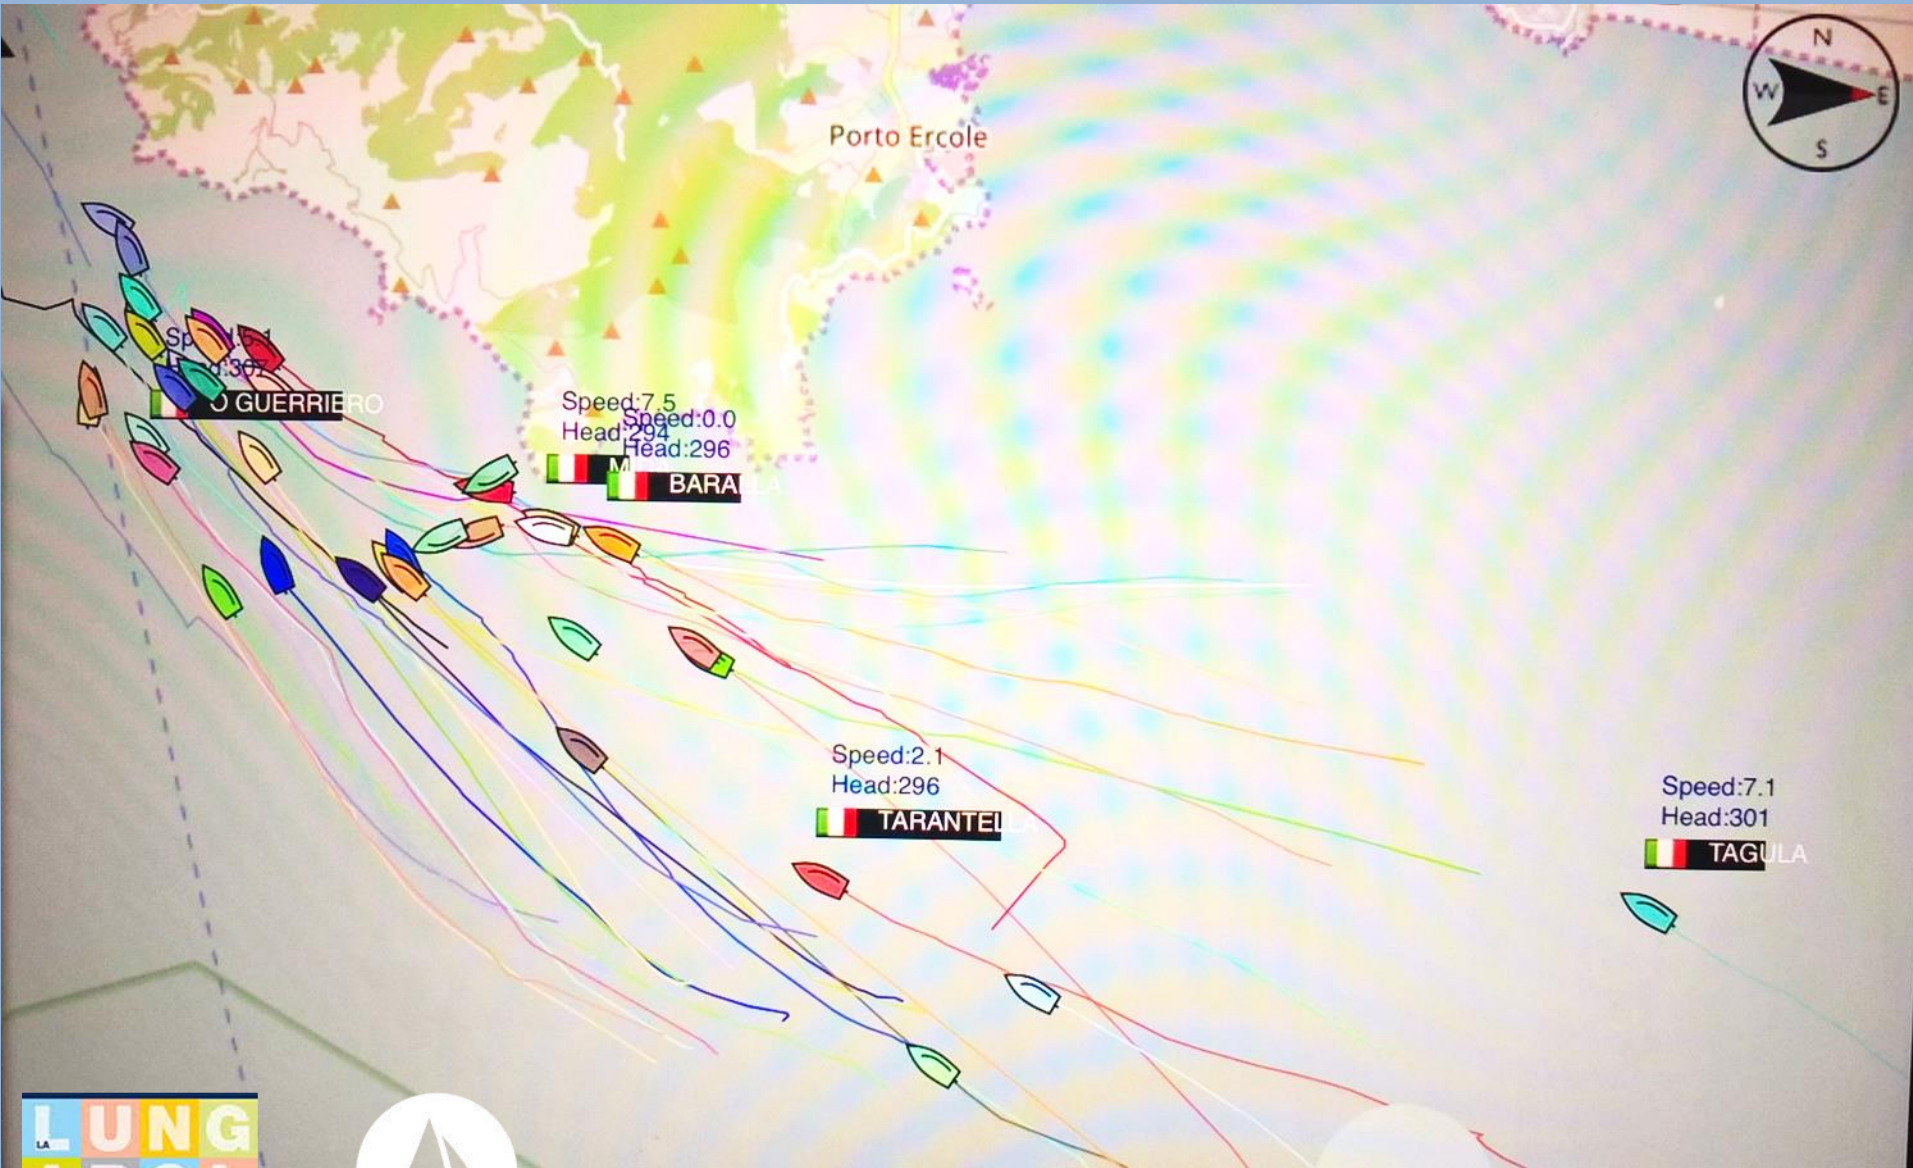

San Gord  
Punta del Pecoraro

SS1

Speed: 11.8  
Head: 31

 O GUERRIERO

Speed: 0.0  
Head: 289

 TARANTELLI

 DA

Speed: 1.8  
Head: 311

 BARALLA

Speed: 5.0  
Head: 299

 TAGULA

Speed:3.6  
Head:336  
 **O GUERRIERO**

Speed:7.4  
Head:325  

Speed:8.4  
Head:289  
 **TARANTELLA**

Speed:0.0  
Head:297

Speed:8.8  
Head:330  
 **BARABID**  
 **TAGULA**

CENTRO ROMA VELA

CENTRO ROMA VELA

Laguna di Ponente  
Orbetello

Speed: 6.8  
Head: 252

TAGULA

Speed: 2.8  
Head: 209

TARANTELLA

Speed: 1.8  
Head: 181

BARA

Speed: 6.5  
Head: 146

MIDA

Speed: 4.2  
Head: 65

OCERRIERO

Toscana

Parco Nazionale  
dell'Arcipelago  
Toscano

Speed:6.4  
Head:123