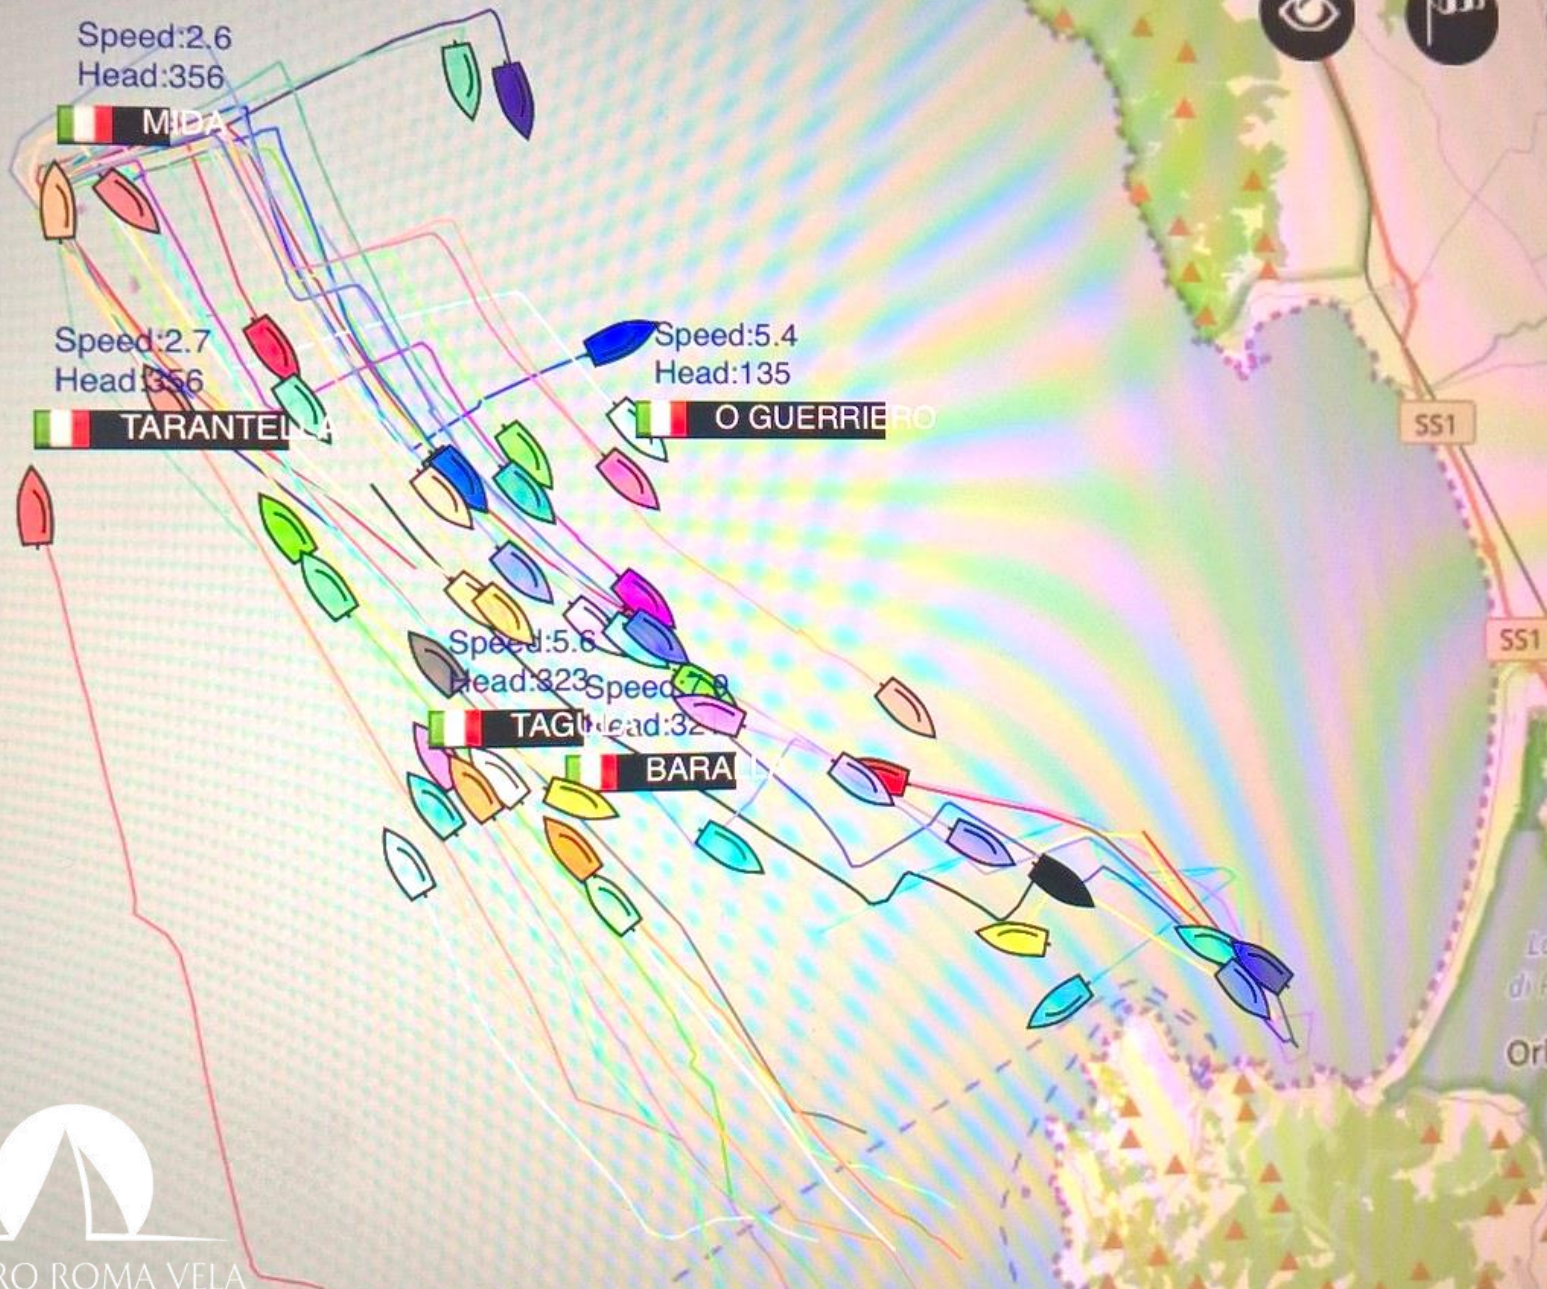

 BARALLA

Speed: 5.0  
Head: 299

 TAGULA

Speed:3.6  
Head:336  
 **O GUERRIERO**

Speed:7.4  
Head:325  

Speed:8.4  
Head:289  
 **TARANTELLA**

Speed:0.0  
Head:297

Speed:8.8  
Head:330  
 **BARABID**  
 **TAGULA**

CENTRO ROMA VELA

CENTRO ROMA VELA

Laguna di Ponente  
Orbetello

Speed: 6.8  
Head: 252

TAGULA

Speed: 2.8  
Head: 209

TARANTELLA

Speed: 1.8  
Head: 181

BARA

Speed: 6.5  
Head: 146

MIDA

Speed: 4.2  
Head: 65

OCERRIERO

Toscana

Parco Nazionale  
dell'Arcipelago  
Toscano

Speed:6.4  
Head:123

 TAGULA

Speed:5.7  
Head:119

 TARANTELLA

Speed:7.2  
Head:116

 BARALLA

Speed:6.0  
Head:115

 MIS H

CENTRO ROMA VELA