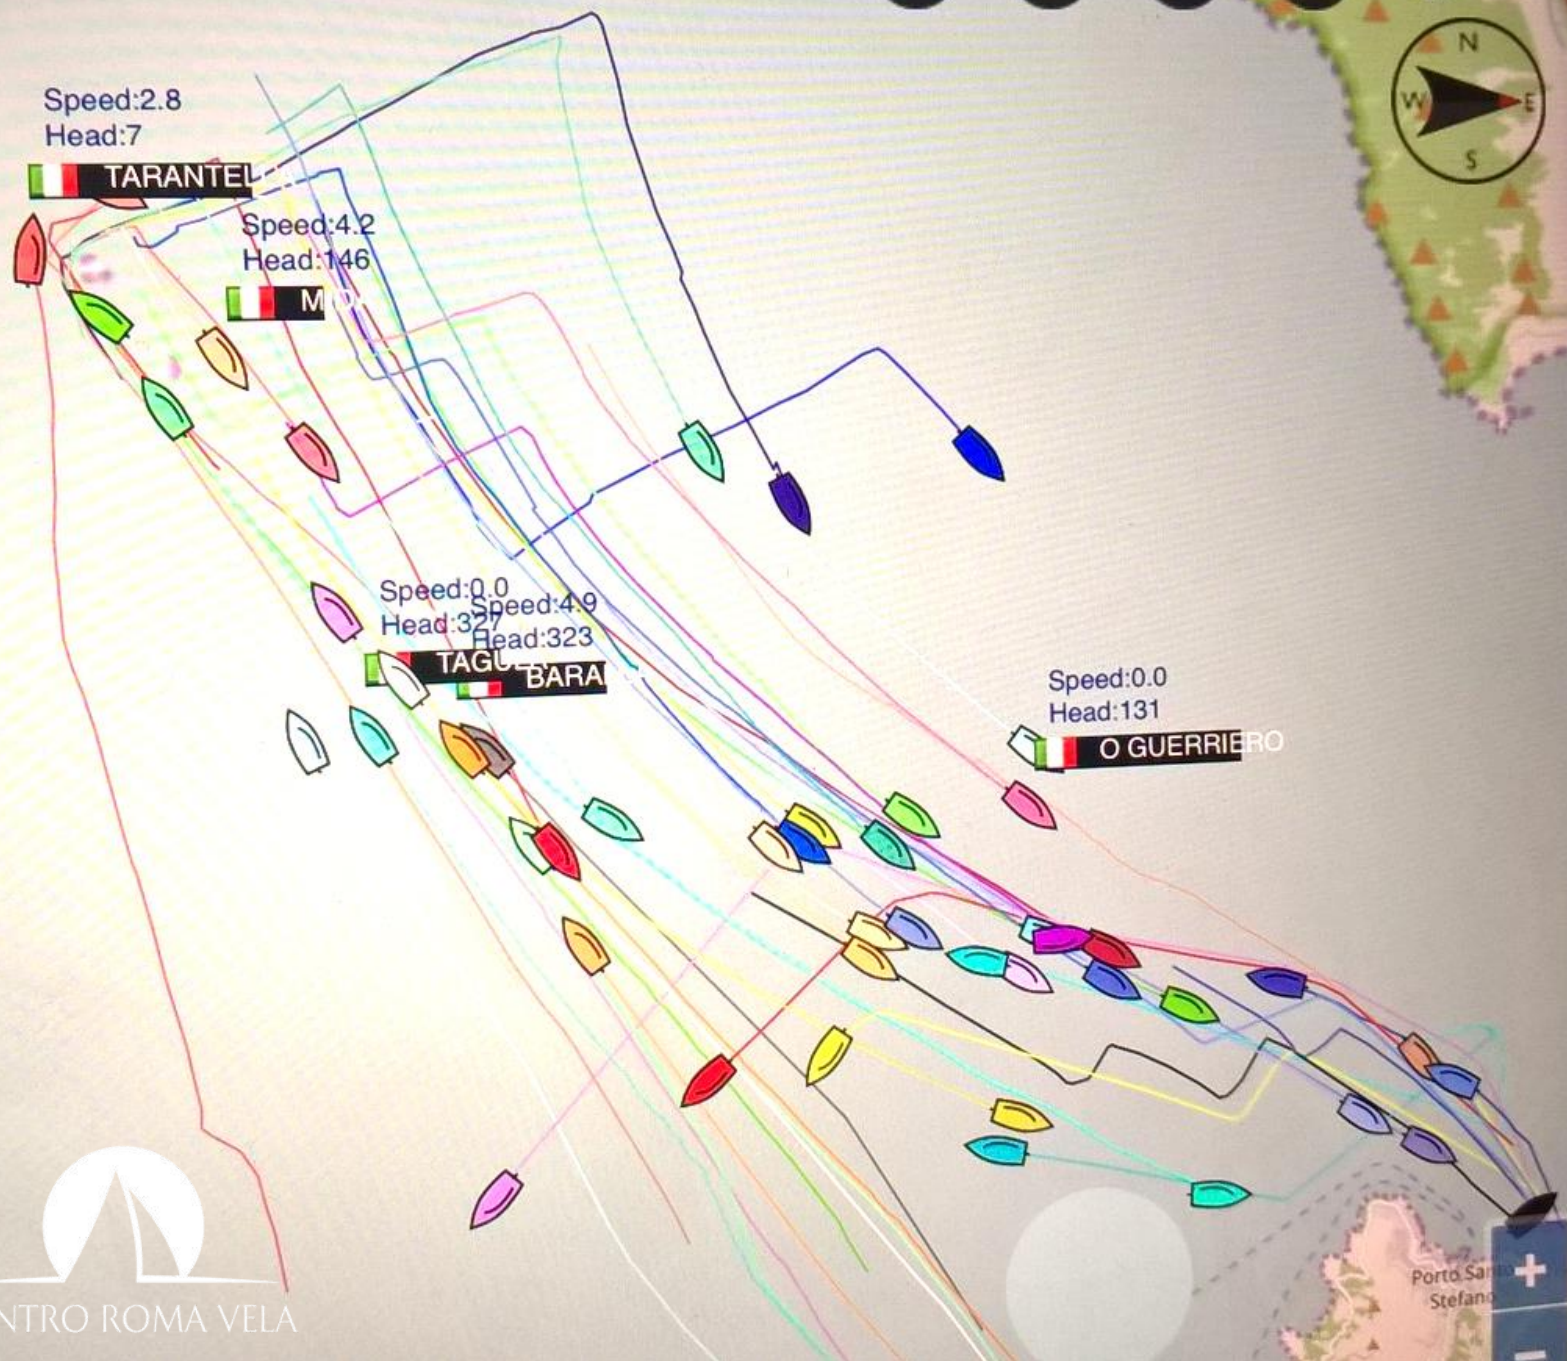

 BARALLA

Speed: 5.0  
Head: 299

 TAGULA

Speed:3.6  
Head:336  
 **O GUERRIERO**

Speed:7.4  
Head:325  

Speed:8.4  
Head:289  
 **TARANTELLA**

Speed:0.0  
Head:297

Speed:8.8  
Head:330  
 **BARABID**  
 **TAGULA**

CENTRO ROMA VELA

CENTRO ROMA VELA

Laguna di Ponente  
Orbetello

Speed: 6.8  
Head: 252

TAGULA

Speed: 2.8  
Head: 209

TARANTELLA

Speed: 1.8  
Head: 181

BARA

Speed: 6.5  
Head: 146

MIDA

Speed: 4.2  
Head: 65

OCERRIERO

Toscana

Parco Nazionale  
dell'Arcipelago  
Toscano

Speed:6.4  
Head:123

 TAGULA

Speed:5.7  
Head:119

 TARANTELLA

Speed:7.2  
Head:116

 BARALLA

Speed:6.0  
Head:115

 MIS H

CENTRO ROMA VELA