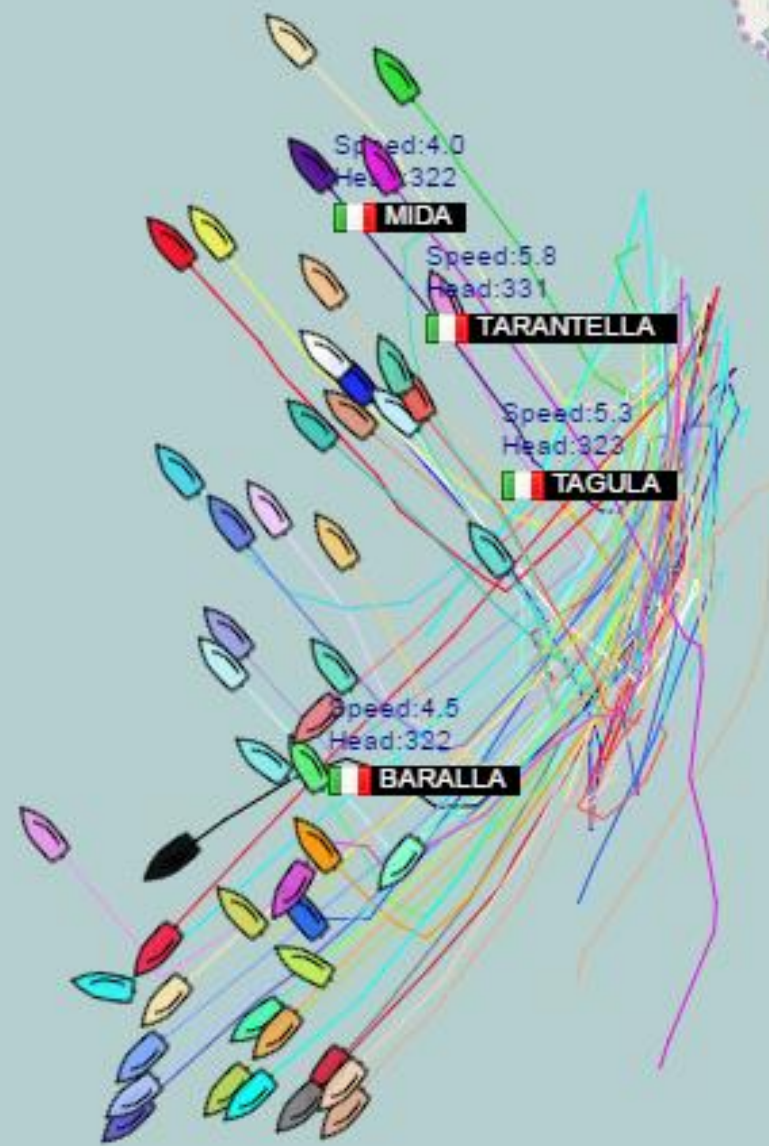

San Gord  
Punta del Pecoraro

SS1

Speed: 11.8  
Head: 31

 O GUERRIERO

Speed: 0.0  
Head: 289

 TARANTELLI

 DA

Speed: 1.8  
Head: 311

 BARALLA

Speed: 5.0  
Head: 299

 TAGULA

Speed:3.6  
Head:336  
 **O GUERRIERO**

Speed:7.4  
Head:325  

Speed:8.4  
Head:289  
 **TARANTELLA**

Speed:0.0  
Head:297

Speed:8.8  
Head:330  
 **BARABID**  
 **TAGULA**

CENTRO ROMA VELA

CENTRO ROMA VELA

Laguna di Ponente  
Orbetello

Speed: 6.8  
Head: 252

TAGULA

Speed: 2.8  
Head: 209

TARANTELLA

Speed: 1.8  
Head: 181

 TAGULA

Speed:5.7  
Head:119

 TARANTELLA

Speed:7.2  
Head:116

 BARALLA

Speed:6.0  
Head:115

 MIS H

CENTRO ROMA VELA