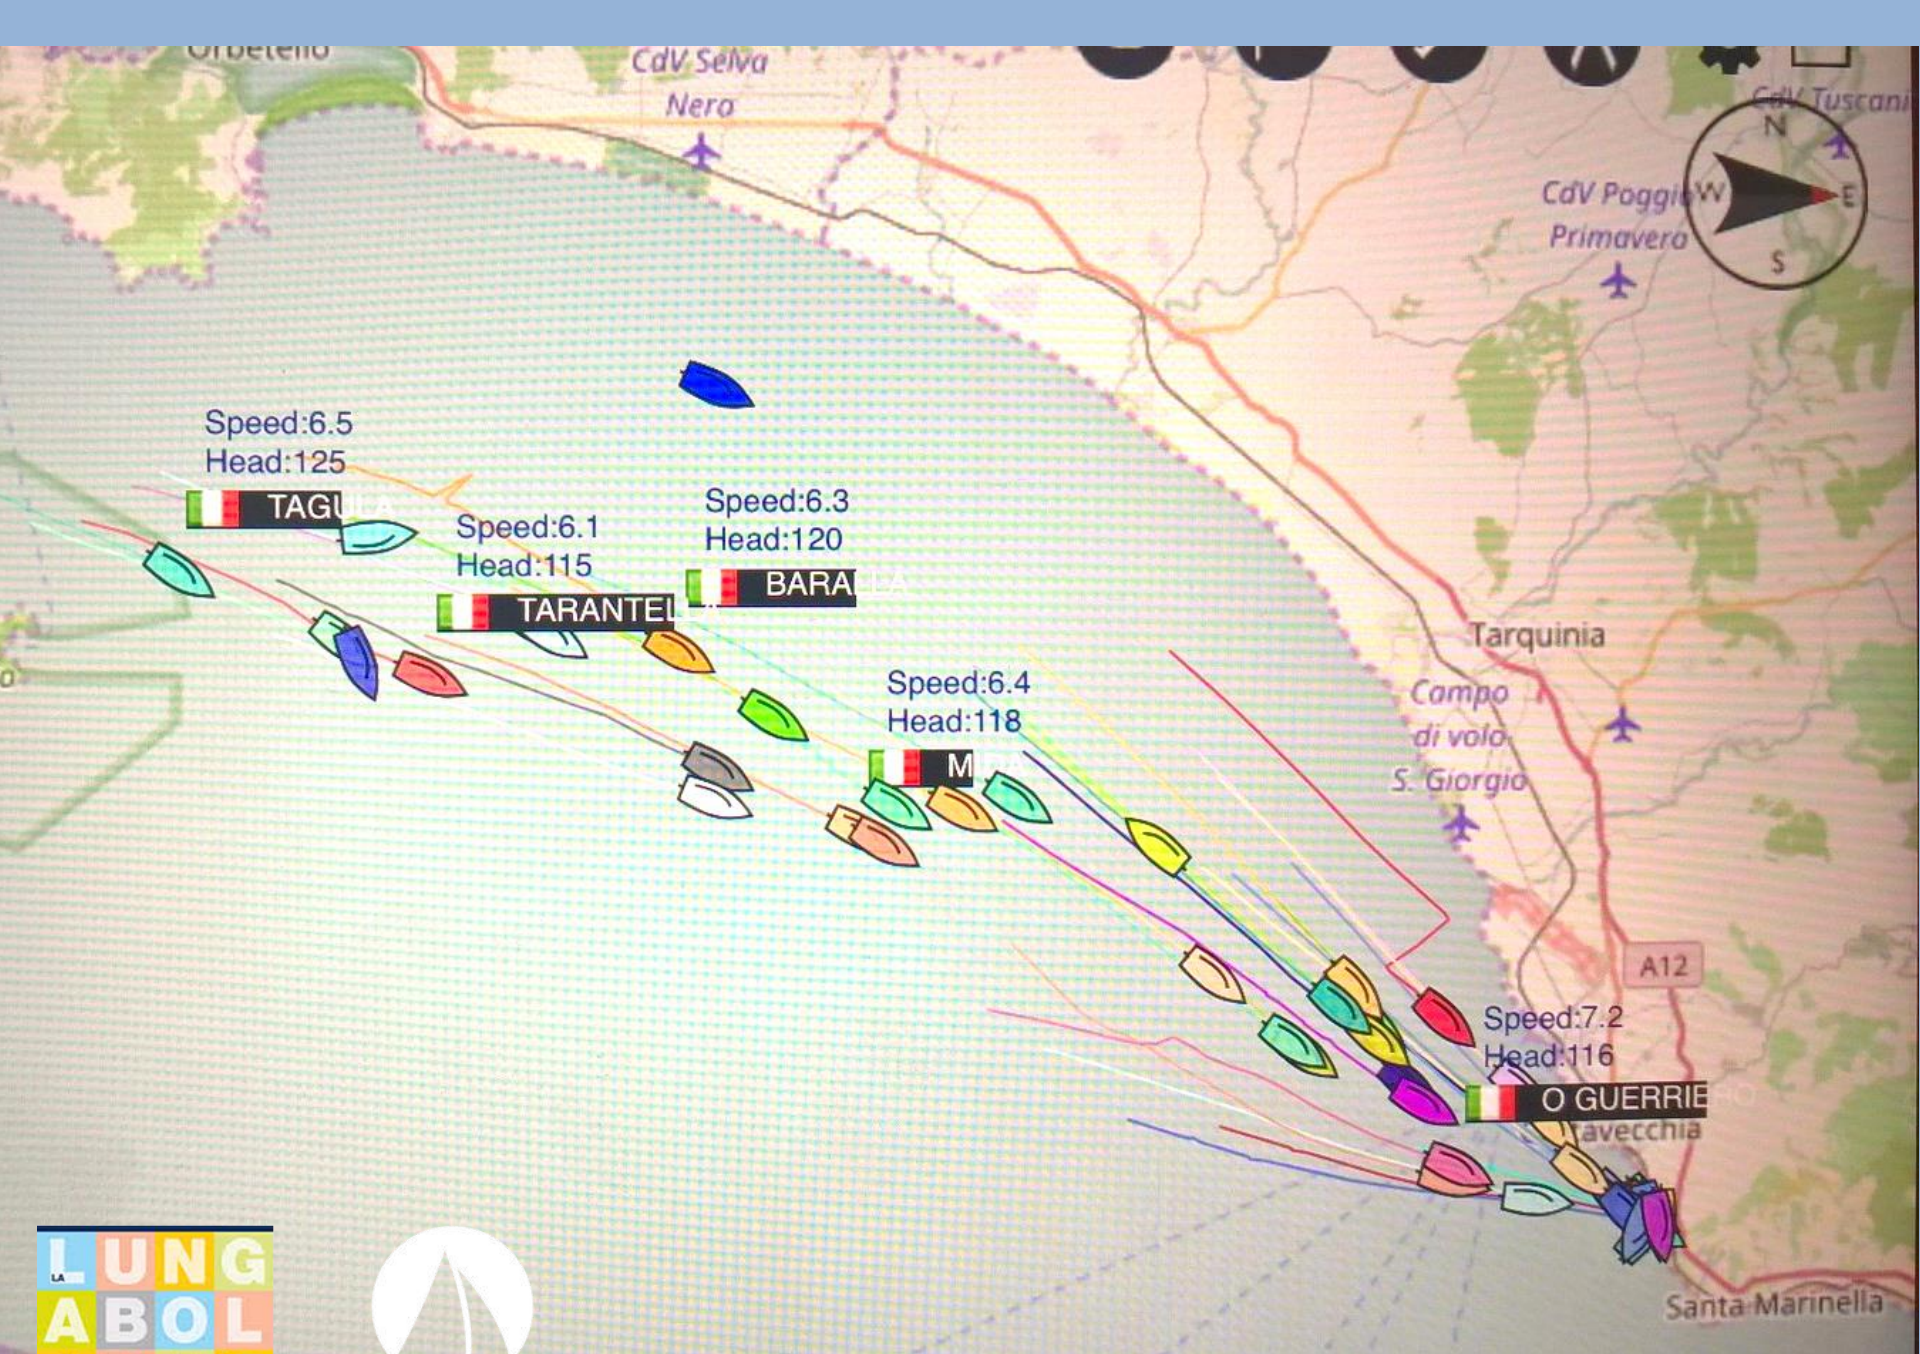

San Gord  
Punta del Pecoraro

SS1

Speed: 11.8  
Head: 31

 O GUERRIERO

Speed: 0.0  
Head: 289

 TARANTELLI

 DA

Speed: 1.8  
Head: 311

 BARALLA

Speed: 5.0  
Head: 299

 TAGULA

Speed:3.6  
Head:336  
 **O GUERRIERO**

Speed:7.4  
Head:325  

Speed:8.4  
Head:289  
 **TARANTELLA**

Speed:0.0  
Head:297

Speed:8.8  
Head:330  
 **BARABID**  
 **TAGULA**

BARA

Speed: 6.5  
Head: 146

MIDA

Speed: 4.2  
Head: 65

OCERRIERO

Toscana

Parco Nazionale  
dell'Arcipelago  
Toscano

Speed:6.4  
Head:123

 TAGULA

Speed:5.7  
Head:119

 TARANTELLA

Speed:7.2  
Head:116

 BARALLA

Speed:6.0  
Head:115

 MIS H

CENTRO ROMA VELA