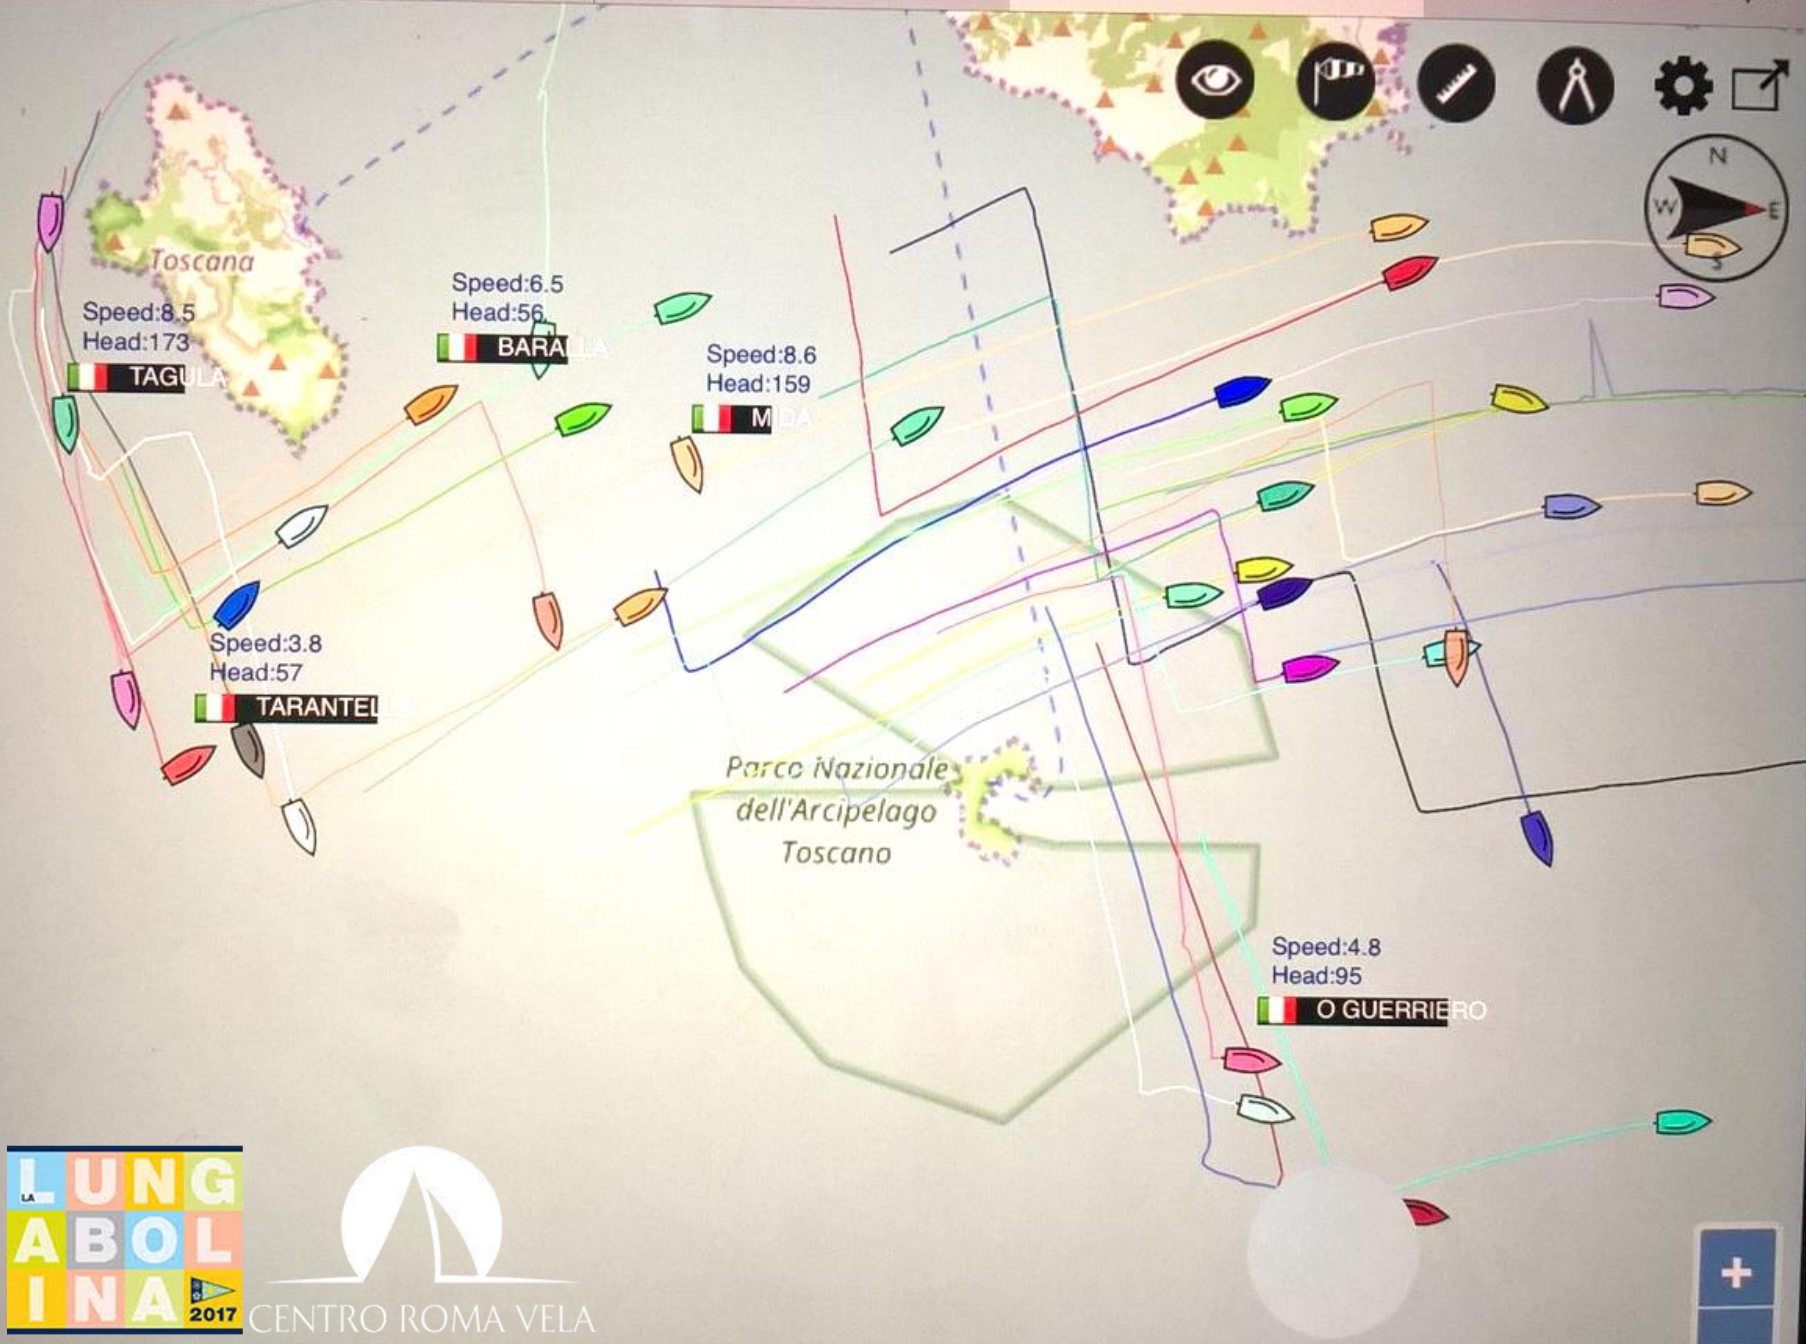

 BARALLA

Speed: 5.0  
Head: 299

 TAGULA

Speed:3.6  
Head:336  
 **O GUERRIERO**

Speed:7.4  
Head:325  

Speed:8.4  
Head:289  
 **TARANTELLA**

Speed:0.0  
Head:297

Speed:8.8  
Head:330  
 **BARABID**  
 **TAGULA**

CENTRO ROMA VELA

CENTRO ROMA VELA

Laguna di Ponente  
Orbetello

Speed: 6.8  
Head: 252

TAGULA

Speed: 2.8  
Head: 209

TARANTELLA

Speed: 1.8  
Head: 181

BARA

Speed: 6.5  
Head: 146

MIDA

Speed: 4.2  
Head: 65

OCERRIERO

Toscana

Parco Nazionale  
dell'Arcipelago  
Toscano

Speed:6.4  
Head:123

 TAGULA

Speed:5.7  
Head:119

 TARANTELLA

Speed:7.2  
Head:116

 BARALLA

Speed:6.0  
Head:115

 MIS H

CENTRO ROMA VELA